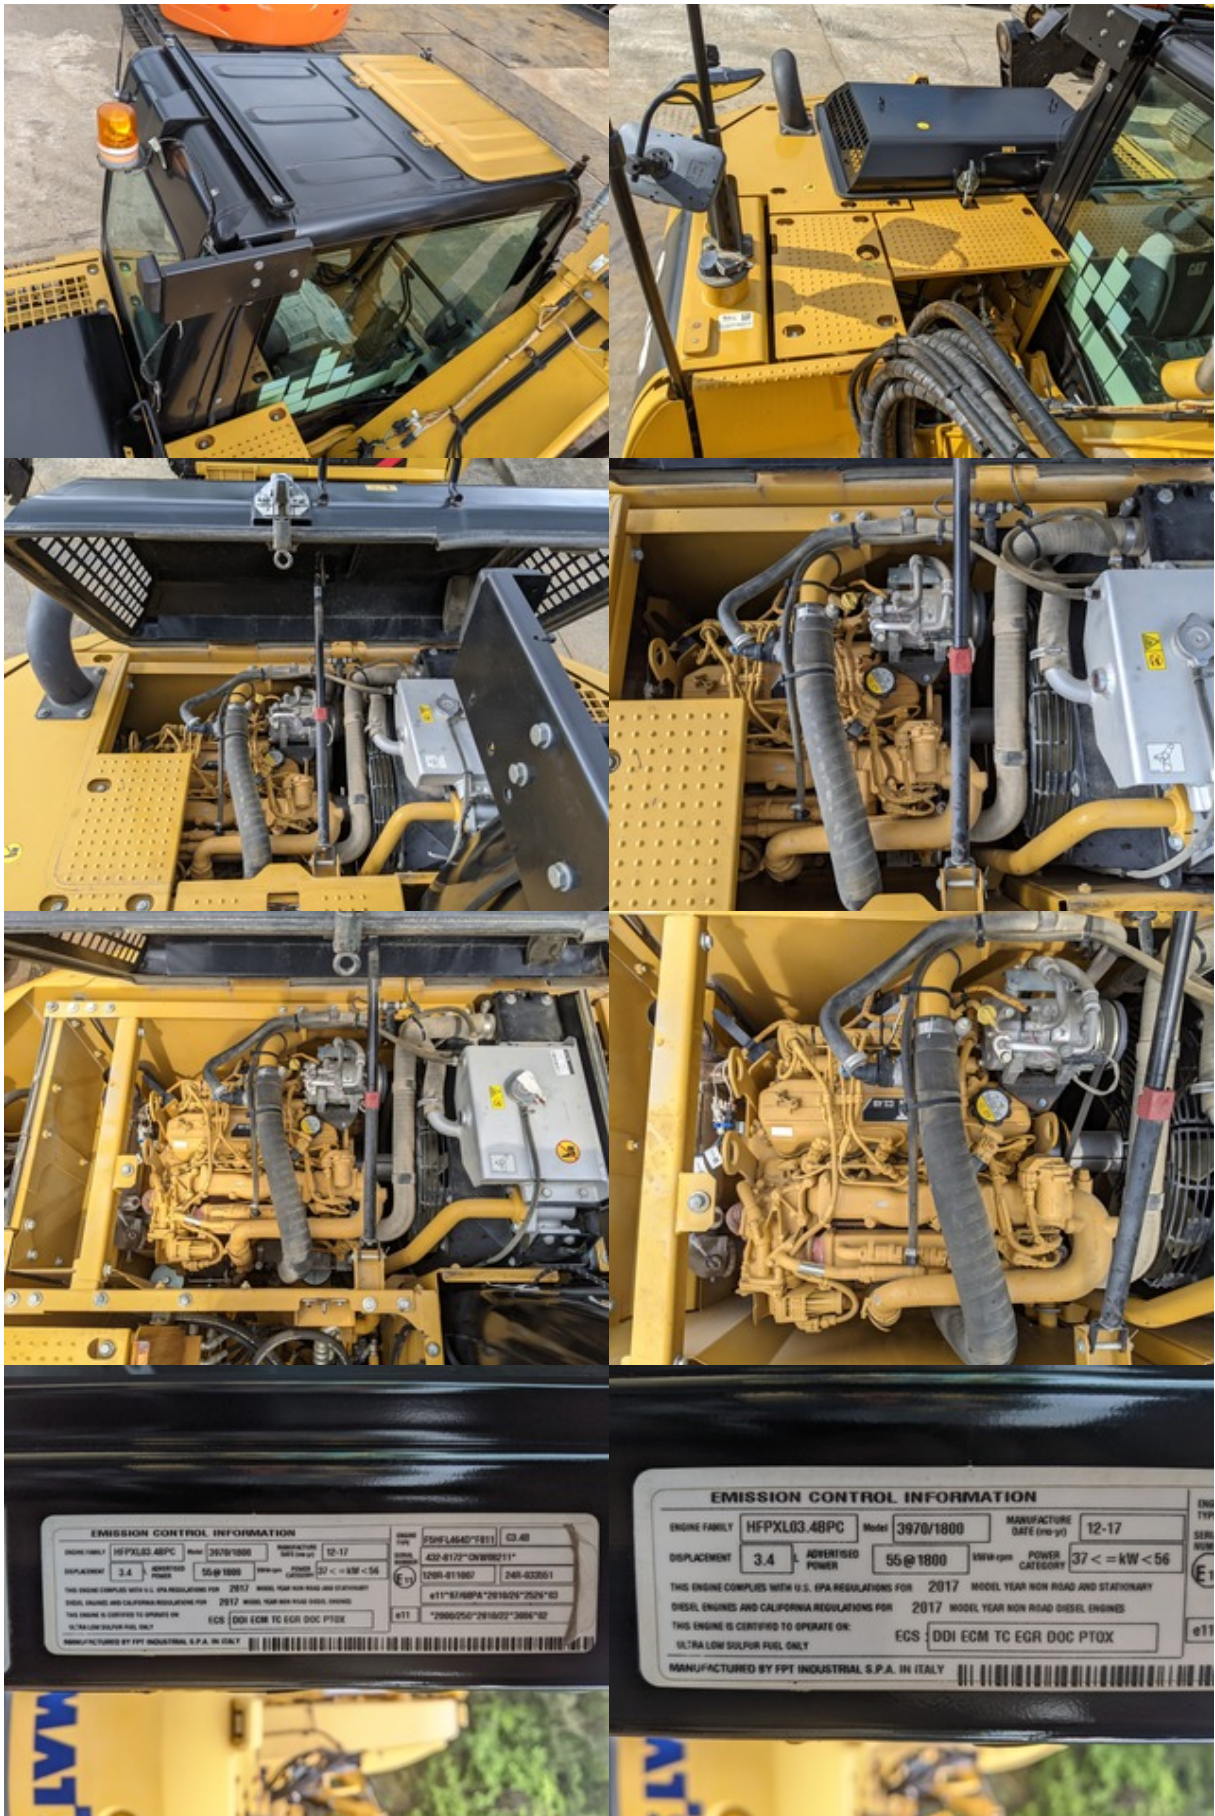

Model 311FLRR

Serial CAT0311FKJFT10437

Year 2018

Hours 2371

Photos taken at May 07, 2024

ROPS: ISO 12117-2:2008

	kg	LB
311F	14 700	32 400
312F GC		
313F L GC		

CATERPILLAR INC.
PEORIA, ILLINOIS, USA
654-6781 2

MAT'SU

311F

311F L

CAT

EMISSION CONTROL INFORMATION			
ENGINE FAMILY	HFPXL03.48PC	Model	3970/1800
DISPLACEMENT	3.4 L	ADVERTISED POWER	55 @ 1800
MANUFACTURE DATE (mm-yy)	12-17	MANUFACTURE DATE (mm-yy)	12-17
ULTRA LOW SULFUR FUEL ONLY		ULTRA LOW SULFUR FUEL ONLY	

EMISSION CONTROL INFORMATION			
ENGINE FAMILY	HFPXL03.48PC	Model	3970/1800
DISPLACEMENT	3.4 L	ADVERTISED POWER	55 @ 1800
MANUFACTURE DATE (mm-yy)	12-17	MANUFACTURE DATE (mm-yy)	12-17
ULTRA LOW SULFUR FUEL ONLY		ULTRA LOW SULFUR FUEL ONLY	