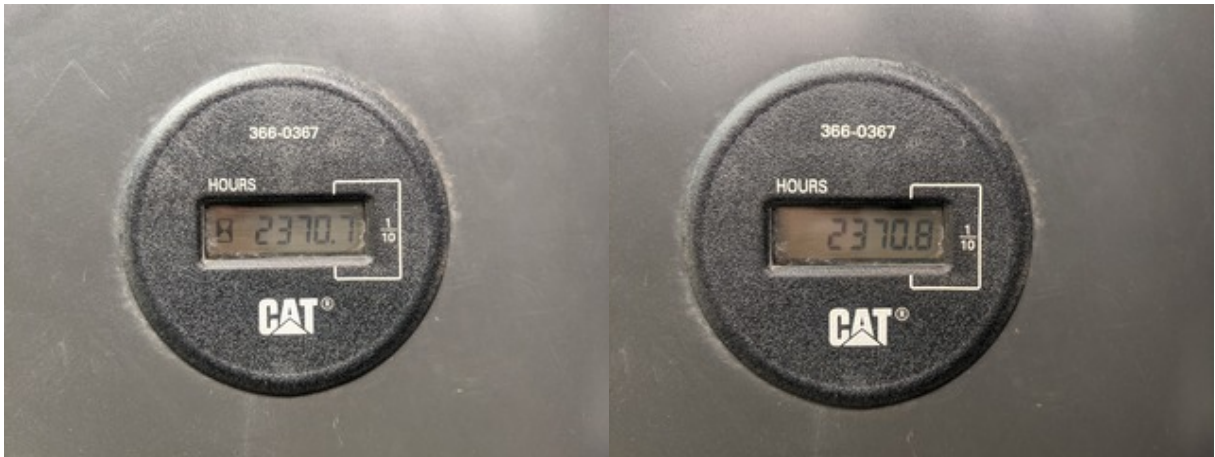

Model 311FLRR

Serial CAT0311FKJFT10437

Year 2018

Hours 2371

Photos taken at May 07, 2024

ROPS: ISO 12117-2:2008

	kg	LB
311F	14 700	32 400
312F GC		
313F L GC		

CATERPILLAR INC.
PEORIA, ILLINOIS, USA
654-6781 2

MAT'SU

311F

311F L

CAT

EMISSION CONTROL INFORMATION			
ENGINE FAMILY	HFPXL03.48PC	Model	3970/1800
DISPLACEMENT	3.4 L	ADVERTISED POWER	55 @ 1800
MANUFACTURE DATE (mm-yy)	12-17	MANUFACTURE DATE (mm-yy)	12-17
ULTRA LOW SULFUR FUEL ONLY		ULTRA LOW SULFUR FUEL ONLY	

EMISSION CONTROL INFORMATION			
ENGINE FAMILY	HFPXL03.48PC	Model	3970/1800
DISPLACEMENT	3.4 L	ADVERTISED POWER	55 @ 1800
MANUFACTURE DATE (mm-yy)	12-17	MANUFACTURE DATE (mm-yy)	12-17
ULTRA LOW SULFUR FUEL ONLY		ULTRA LOW SULFUR FUEL ONLY	