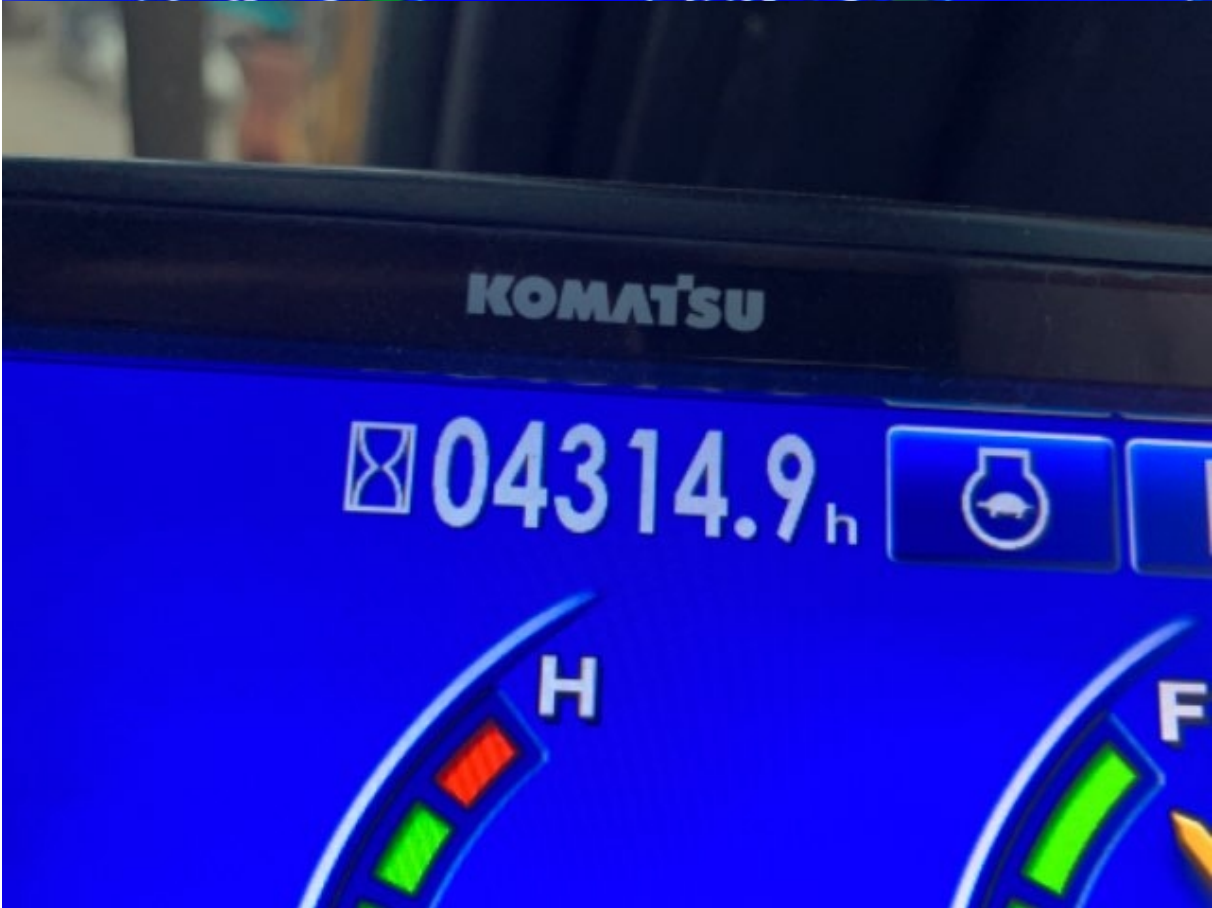

Model PC350-10
Year 2016

Serial 71244
Hours 4314

Photos taken at Nov. 21, 2023

MODEL **PC350-10**

SERIAL No. **71244**

MANUFACT. MONTH/YEAR **03/2016**

Product Identification Number

KMTPC242HGC071244

MANUFACTURER
Komatsu Ltd., Tokyo, Japan
KOMATSU 09601-14000

KMTPC242HGC071244

600-021-2210

KOMATSU

ENGINE MODEL SAA6D114E-5

SERIAL NO. 26904256

Komatsu Ltd. Japan

OK